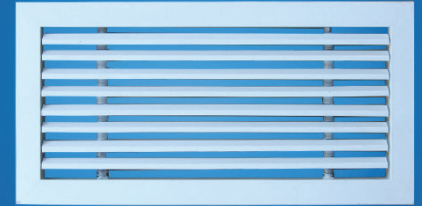

▶ **Aluminum Grilles & Diffusers**

Sidewall Return Air

Item Number	LULB-A30
Description	Fixed 30° aluminum louvers
Available Sizes	8" X 12" 8" X 14" 10" X 14"

Sidewall Return Air

Item Number	LULB-B
Description	Fixed straight aluminum louvers Strengthening vertical bars
Available Sizes	8" X 24" 10" X 24" 8" X 30" 10" X 30"

Double Deflection Air Grille

Item Number	LUDG-B
Description	Adjustable air flow
Available Sizes	8" X 24" 8" X 30" 10" X 14"

Drywall Aluminum Access Door

Item Number	LUAC-A
Description	Face size = neck size + 2"
Available Sizes	6" X 6" 10" X 10" 8" X 8" 12" X 12"