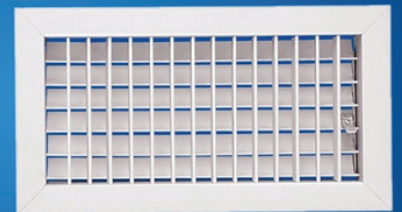

▶ **Aluminum Grilles & Diffusers**

Sidewall Return Air

Item Number	LULB-A30
Description	Fixed 30° aluminum louvers
Available Sizes	8" X 12" 8" X 14" 10" X 14"

Sidewall Return Air

Item Number	LULB-B
Description	Fixed straight aluminum louvers Strengthening vertical bars
Available Sizes	8" X 24" 10" X 24" 8" X 30" 10" X 30"

Double Deflection Air Grille

Item Number	LUDG-B
Description	Adjustable air flow
Available Sizes	8" X 24" 8" X 30" 10" X 14"

Drywall Aluminum Access Door

Item Number	LUAC-A
Description	Face size = neck size + 2"
Available Sizes	6" X 6" 10" X 10" 8" X 8" 12" X 12"